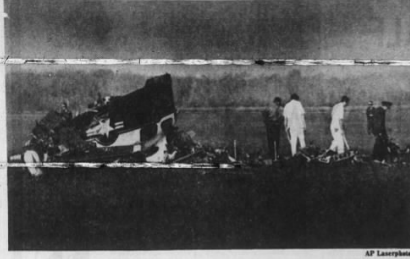

AP Wirephoto

U.S. agents hunt bomber

Loan firm seeks ISC subsidiary

KC area men admit 3 days

4M? IS THAT YOUR SHOE SIZE?

If so, JA's Hush Puppies' CASUALS have received some scholastic samples in size 4M. If you wear this size save $5.00 off the regular price. Hurry - They won't LAST LONG!

Store Hours: Mon. thru Sat. 9 a.m. to 5 p.m.

Fall's First Love, Coats

Grey all wool flannel... featuring top-stitching detail... in either single or double-breasted styles. So many other coats for you to choose in wool, leathers, camel, cashmeres and some fur-trimmed... in warm new shades for Fall and Winter wearing.

Savage Juliette

Free Parking Spaces in Park Center 312 SOUTH AVENUE

"Wear Tomorrow's Fashions Parade Today."

Kansas crash claims five lives

Teasdale asks drought aid

A PORTRAIT by Paul Dorrough

in oil or pencil... makes a special Christmas gift that brings cheer to the gallery. Come by and see in sample how Paul captures your loved one in a beautiful portrait that will be cherished for many lifetimes. A limited number of commissions can be accepted for delivery in time for Christmas.

The Gallery

BEN FRANKLIN Christmas Preview SALE

9 CONVENIENT LOCATIONS TO SERVE YOU THERE IS A BEN FRANKLIN STORE NEAR YOU 10TH ANNIVERSARY AS SHOW

this week's 100th ANNIVERSARY SPECIAL!

with picture!

PICTURE FRAMES

Contemporary or classic designs in Rubwood or gold-leaf. Choice of 5 x 7 in. or 8 x 10 in. sizes. **$2.57 each**

CROCK POT

12 LITER COOKER - COOKS ALL DAY WHILE YOU ARE AWAY. NO STIRRING NO BURNING. **$11.00 each**

2-SLICE TOASTER

SELECT BROWN CONTROL FOR JUST RIGHT TOAST. **$10.00 EACH**

5-SPEED HAND MIXER

HANDY LIGHTWEIGHT BEATER. ELECTOR-CONTROL DESIGN. **$9.00 EACH**

MR. COFFEE II

AUTOMATIC COFFEE MAKER. FRESH BREWED GOODNESS IN LESS THAN FIVE MINUTES. **$21.99 EACH**

MR. COFFEE FILTERS

BOX OF 10 GENUINE INC. COFFEE FILTERS 2 1/2 IN. DEEP 3 1/4 IN. BASE. **77c EACH**

BEN FRANKLIN

We Reserve the Right to Limit Quantities

2800 S. CAMPBELL PARKCREST CENTER	853-1125
1727 S. CAMPBELL WENDEWOOD CENTER	852-5142
2820 S. GARDNER SOUTHERN HILLS	851-0670
1802 S. GLENDYNE PLAZA CENTER	847-0830
923 S. SCOTT	856-8880
2400 W. DIVISION	845-2822
200 E. COMMERCIAL	852-2824
1125 E. COMMERCIAL HORTHWAY CENTER	852-0400
1617 W. KEARNEY HIGHLAND CENTER	852-8222

STORE HOURS: 9 A.M. TO 5 P.M. EVERY SATURDAY

Sale!

ONE WEEK ONLY! BOTH STORES! BUCILLA PRE-WORKED NEEDLEPOINT

25% OFF

REG. $3.50 TO $50.00 Includes small pieces, pillows, ball puffs, pictures, piano bench covers, etc.!

Maryanna KNIT SHOP

2 Convenient Locations 2319 S. CAMPBELL 223 EAST COMMERCIAL